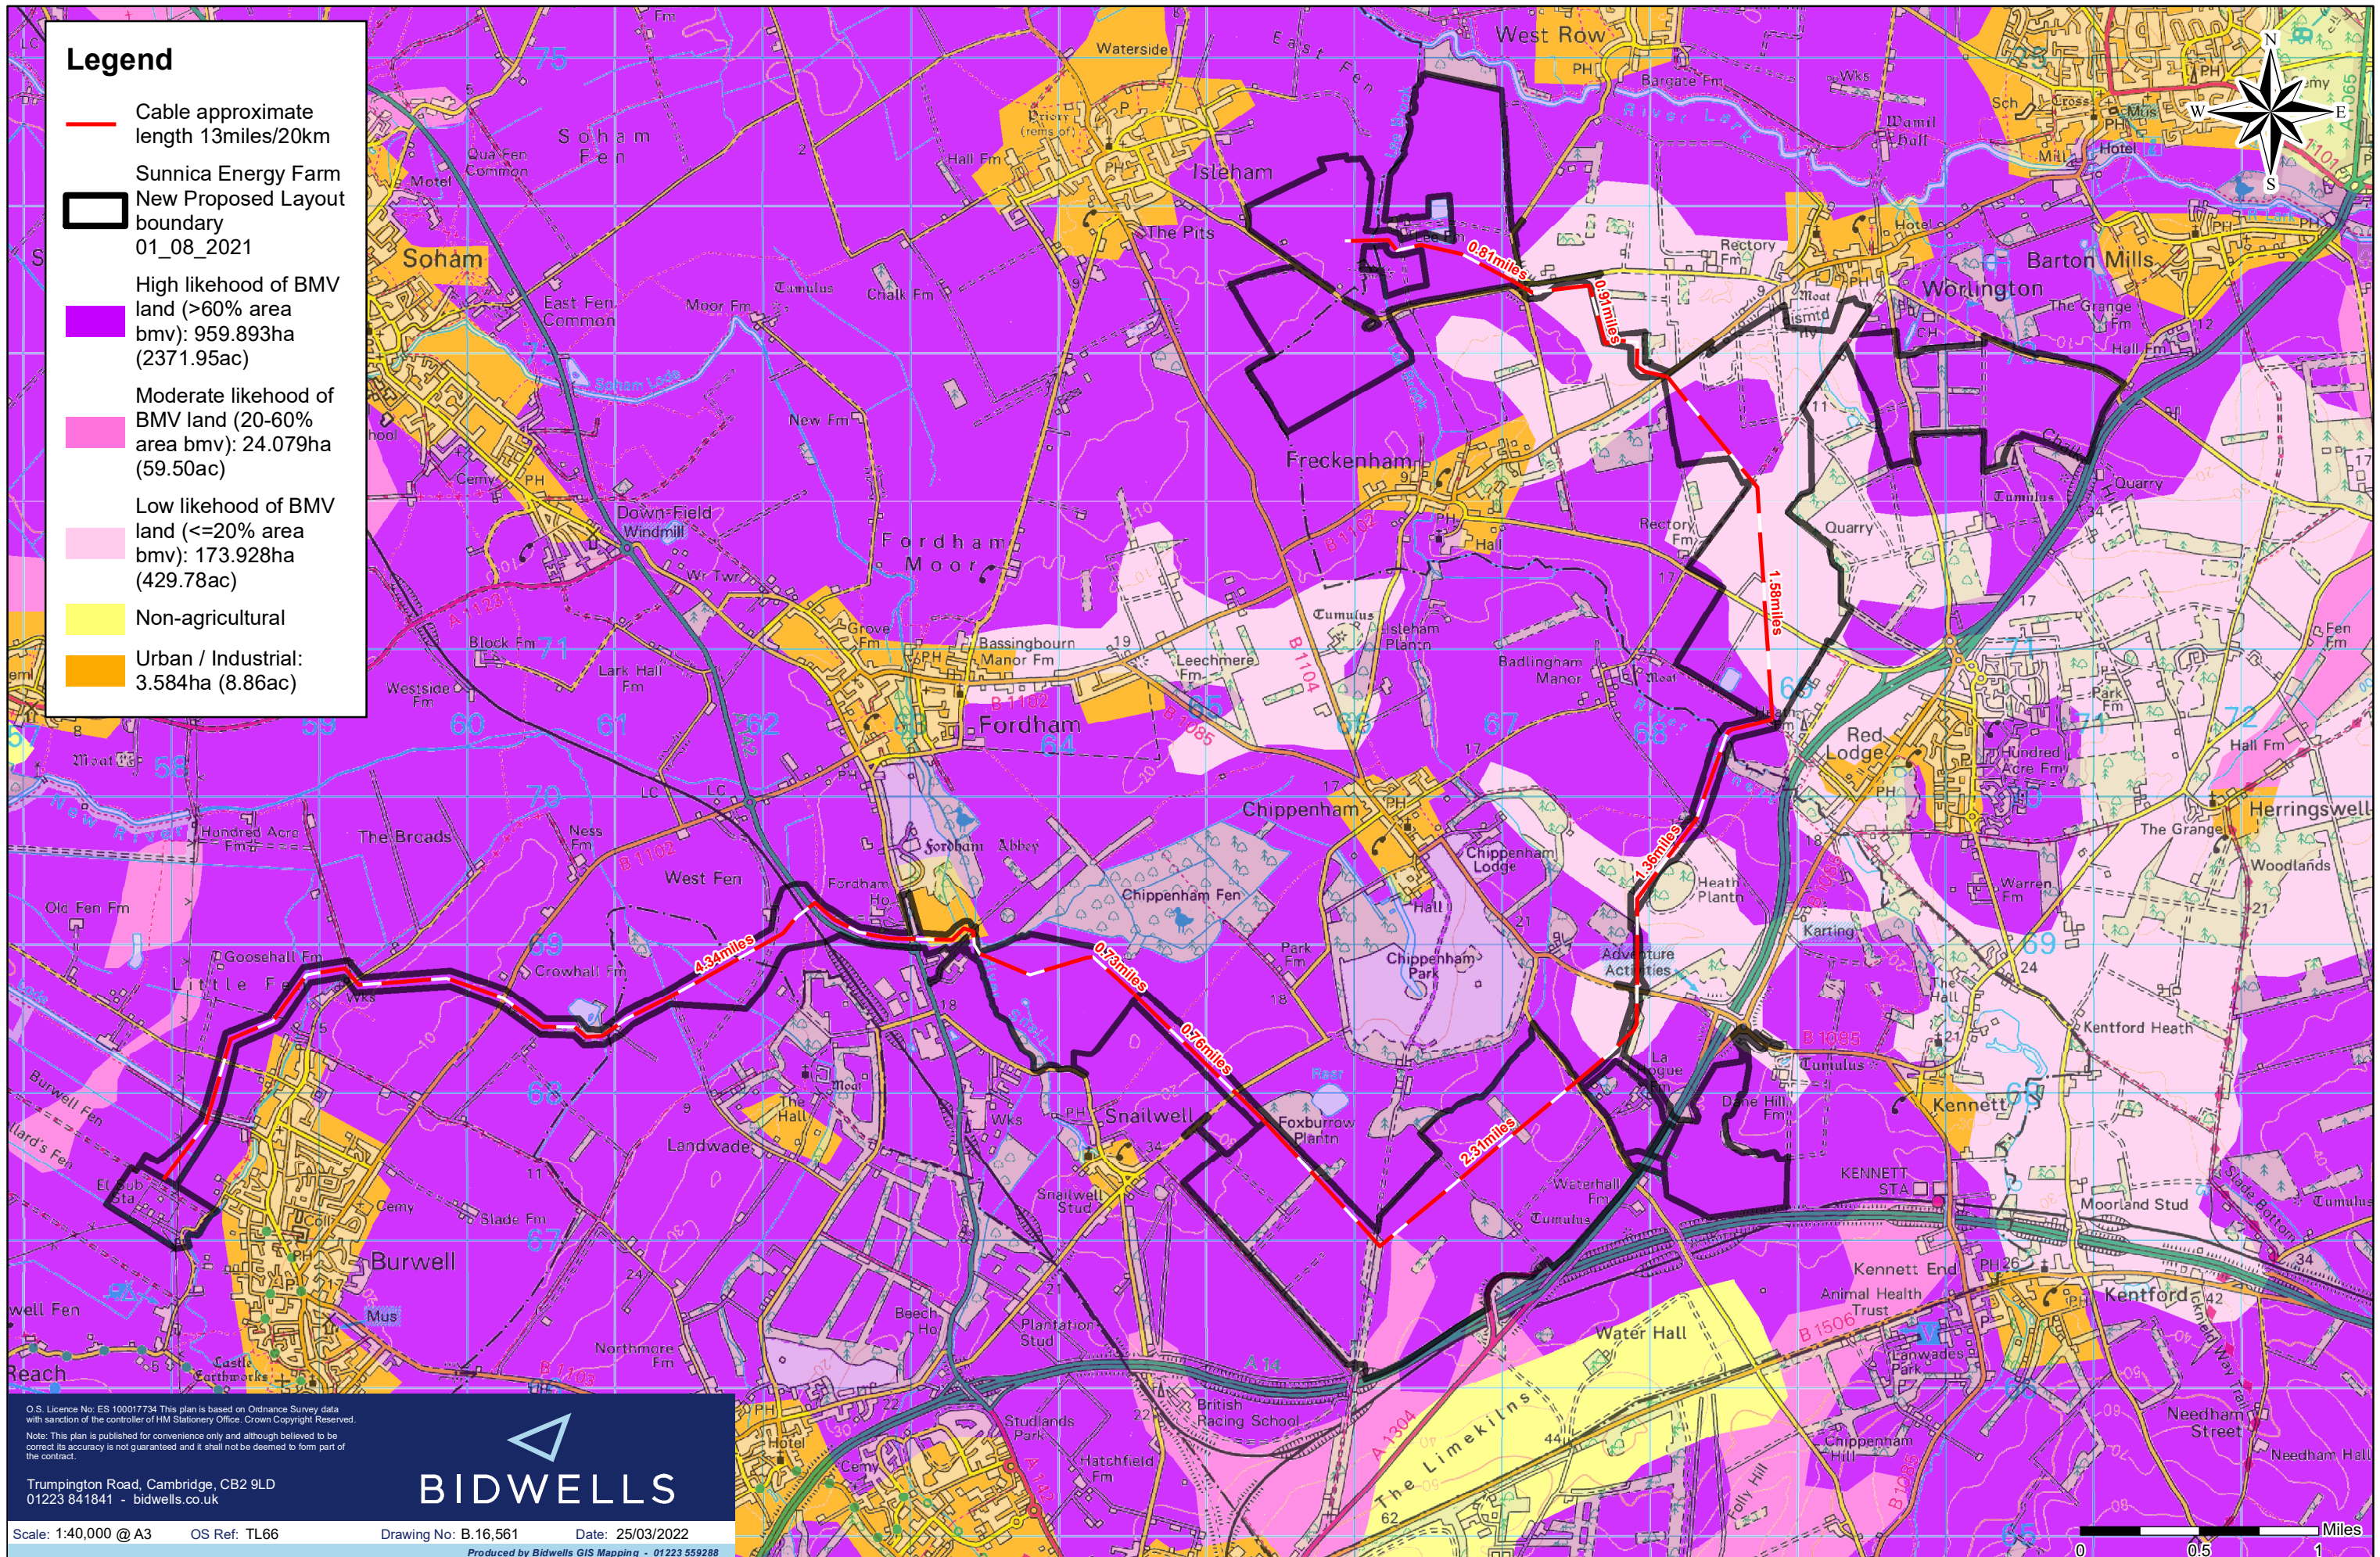

Sunnica Energy Farm Proposed Layout - (Predictive BMV Land Assessment)